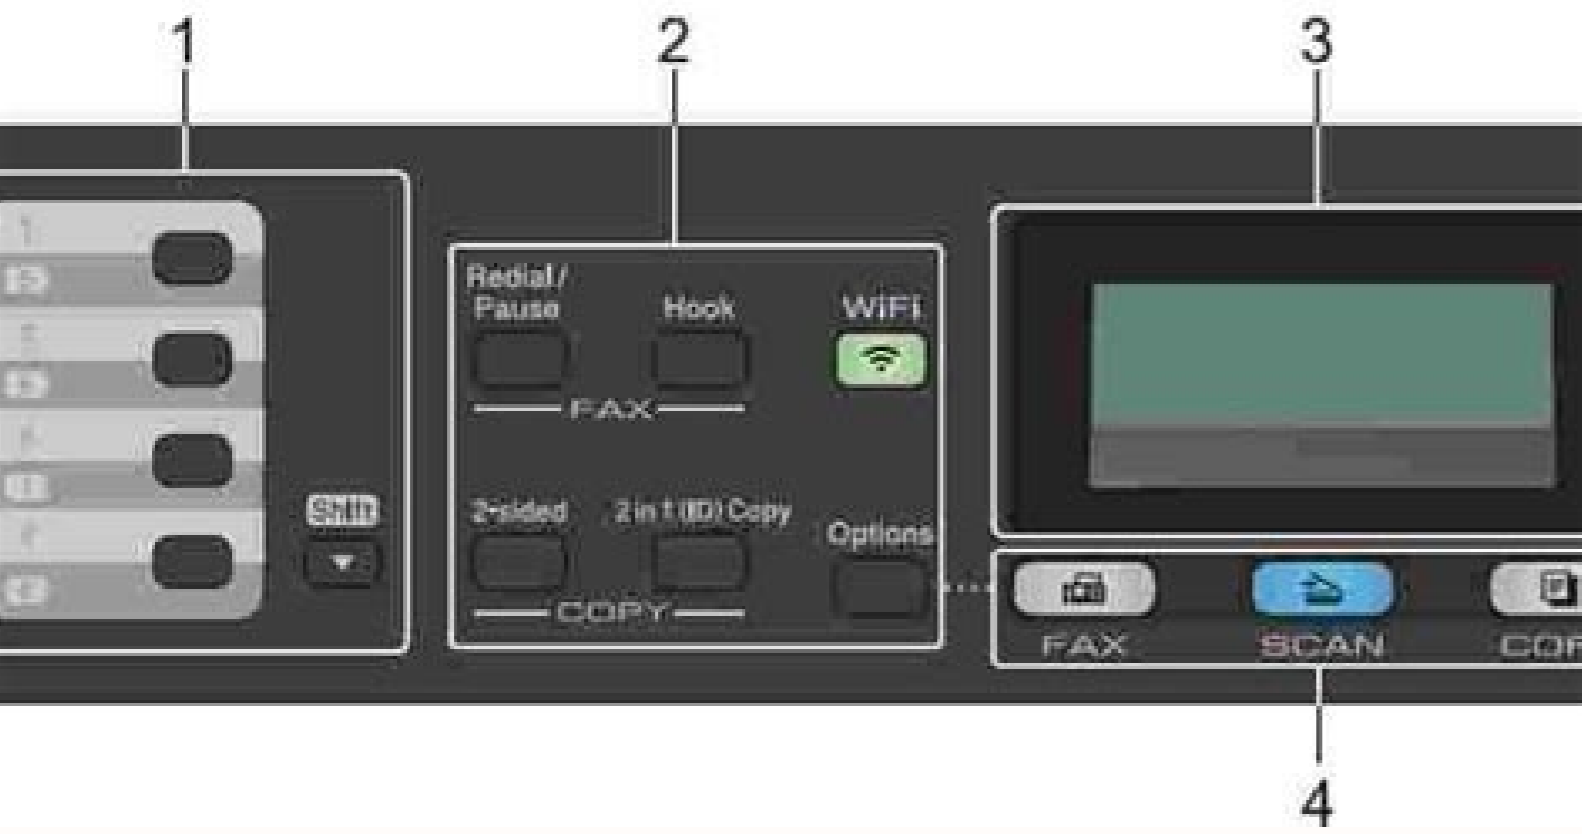

Brother Printer Factory Reset MFC-L2710DW

Brother mfc-l2710dw how to print. Brother mfc-l2710dw how to print in color. Brother mfc-l2710dw wireless monochrome laser printer manual. Brother mfc l2710dw not printing.